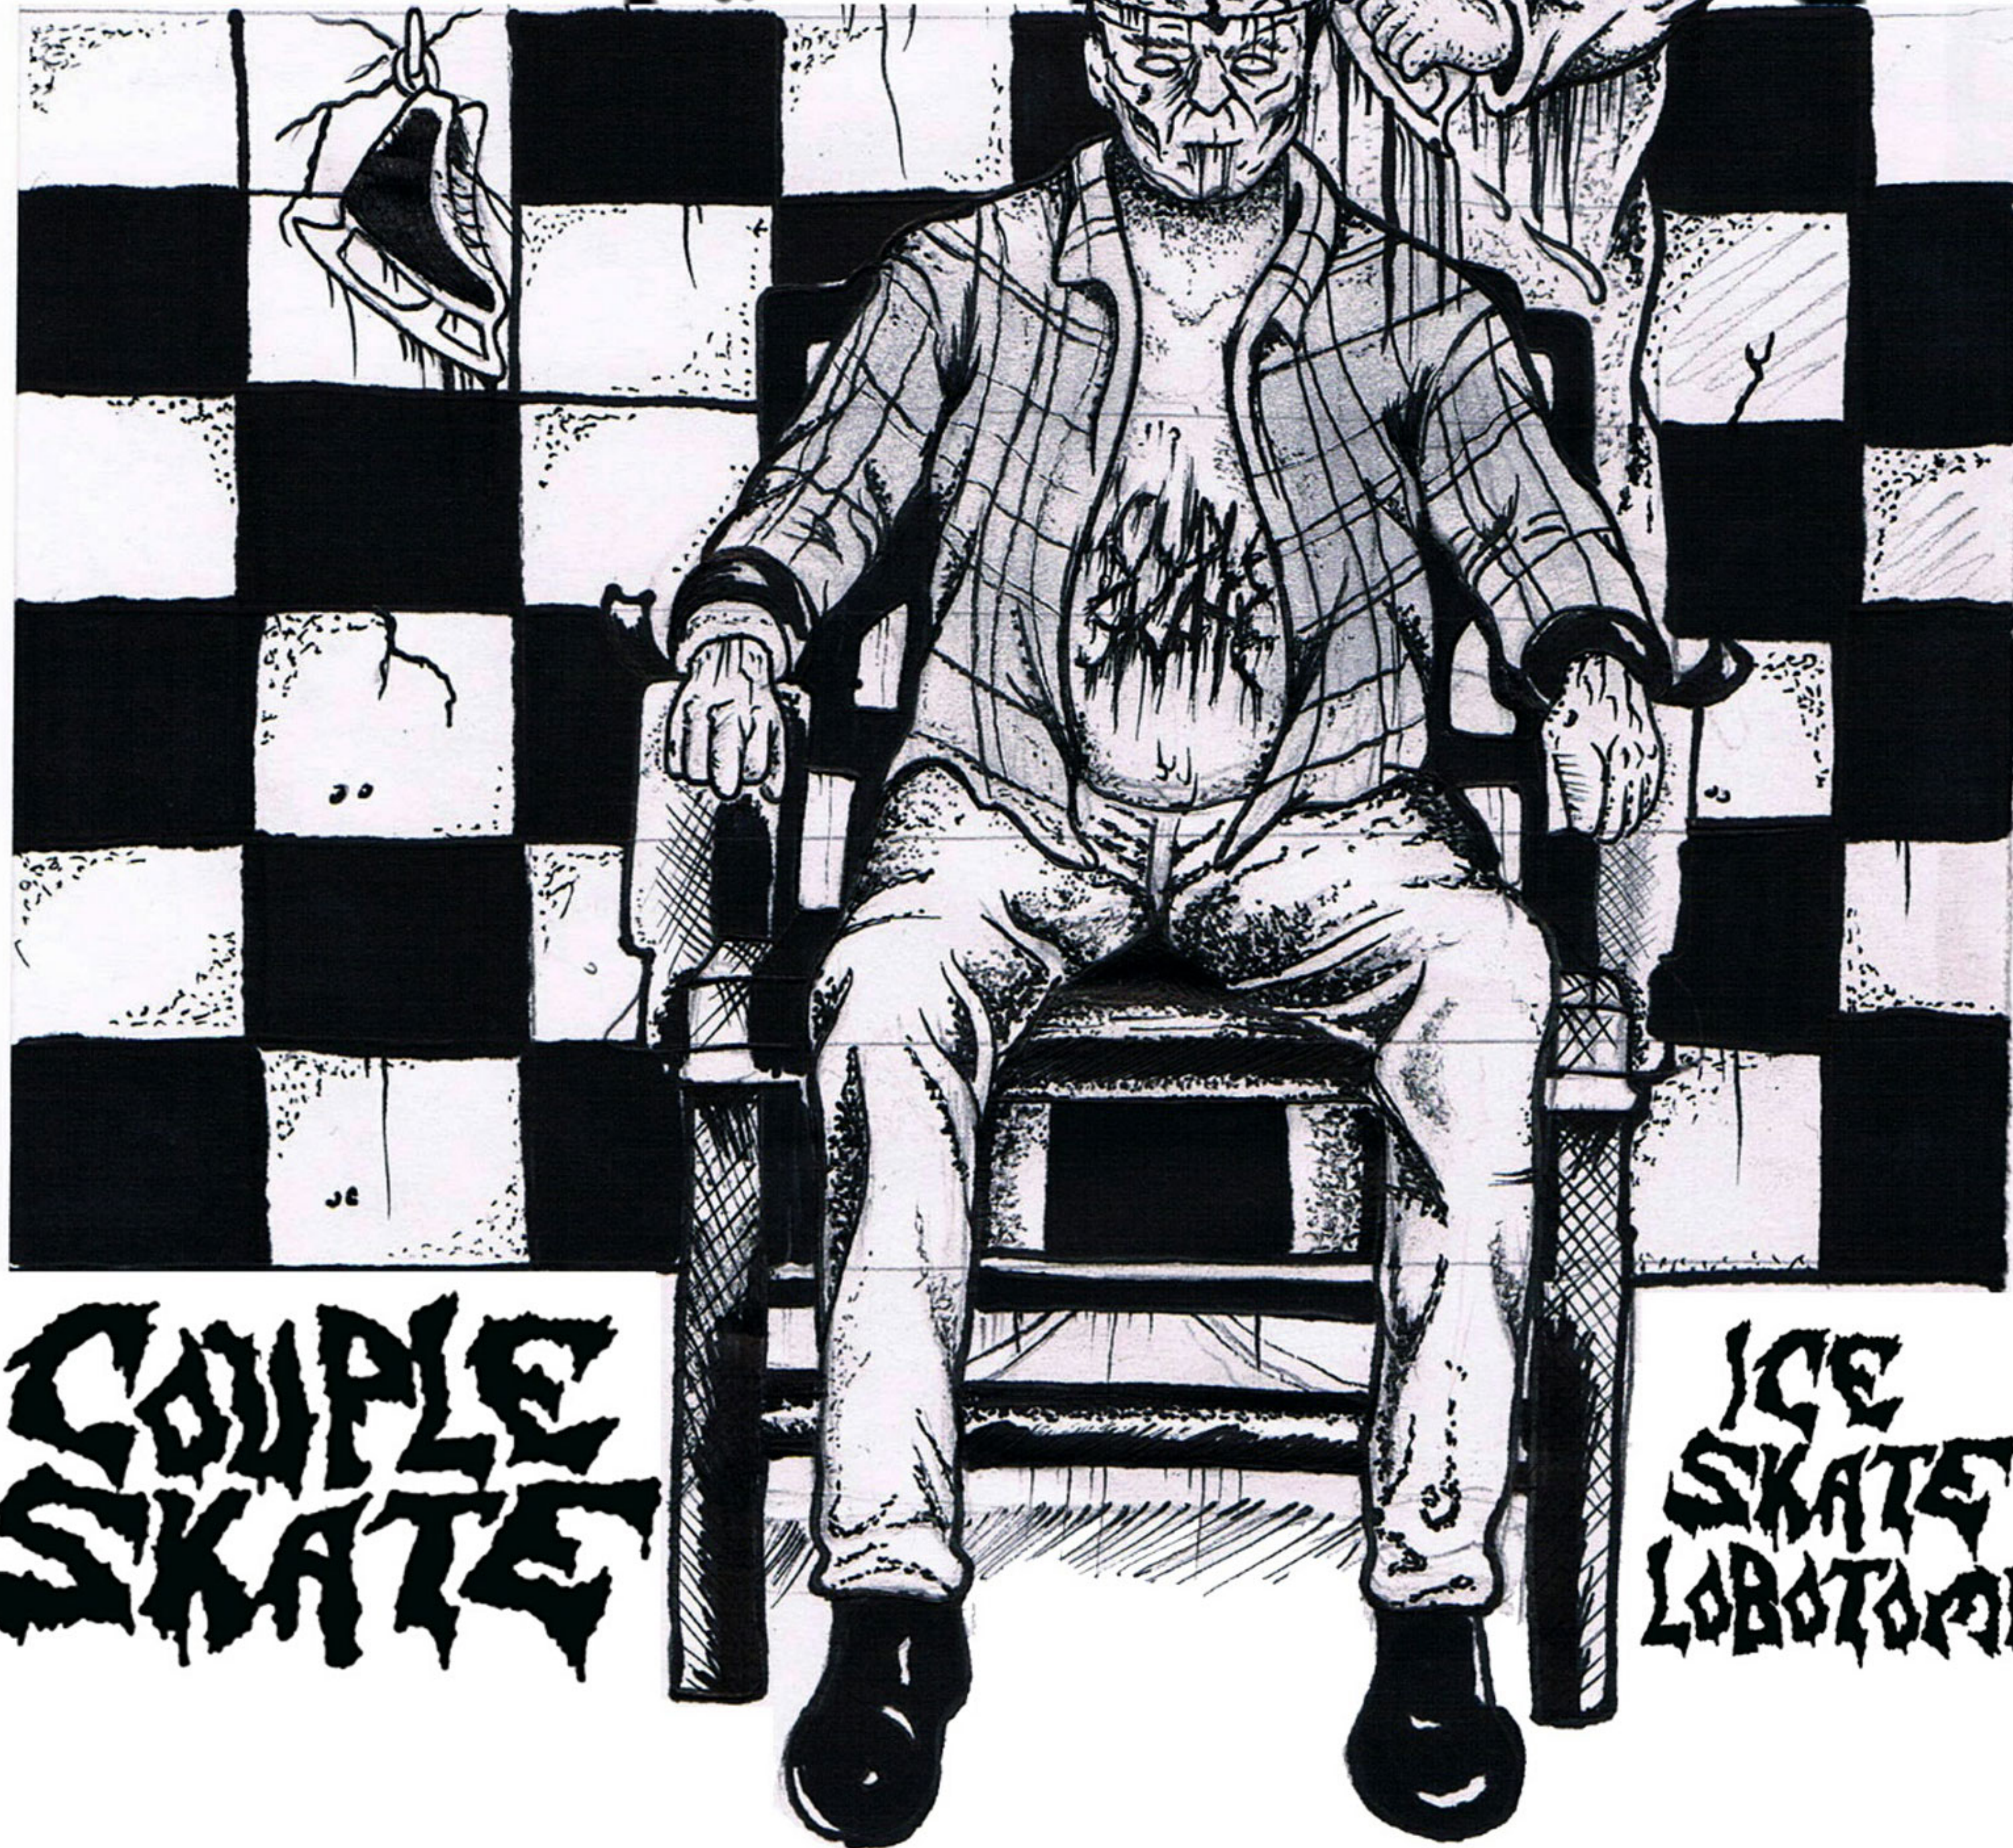

**COUPLE
SKATE**

**COUPLE
SKATE**

**ICE
SKATE
LABORATORY**

COUPLE
SKATE

COUPLE SKATE

1. Bloody Violent Nose Gorge
2. Ice Skate Lobotomy
3. Persistent Staph Infection
4. Bleeding Peptic Ulcer (Regurgitate)
5. Disembowel The Pedo
6. Brain Liquefied Earlobes

Ryan - Axe

Cory - Bonesaw

Trashcan - Blaster

Kyle - Tracheal Infection

www.facebook.com/pages/Couple-Skate/195305207164744

coupleskate2.bandcamp.com

coupleskate666.blogspot.com

archive.org/details/tornfleshrecords